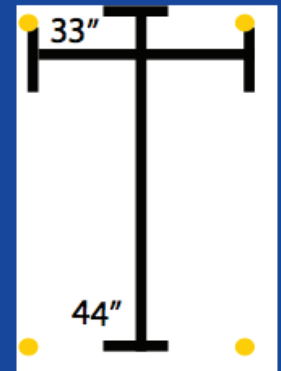

Arch Banner Dimensions

Horizontal banner dimensions - 161" wide x 33" tall
Tall Vertical banner dimensions - 33" wide x 96" tall
Short Vert. banner dimensions - 33" wide x 44" tall

Gold circle represent grommet hole locations