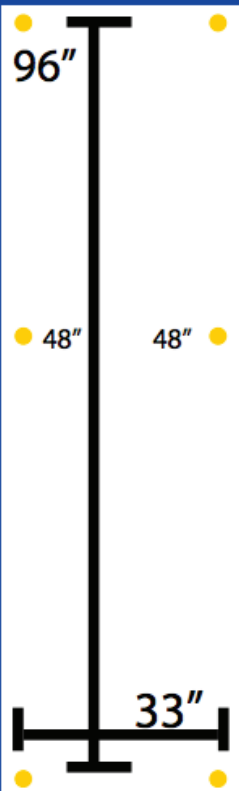

Arch Banner Dimensions

Horizontal banner dimensions - 161" wide x 33" tall
Tall Vertical banner dimensions - 33" wide x 96" tall
Short Vert. banner dimensions - 33" wide x 44" tall

Gold circle represent grommet hole locations